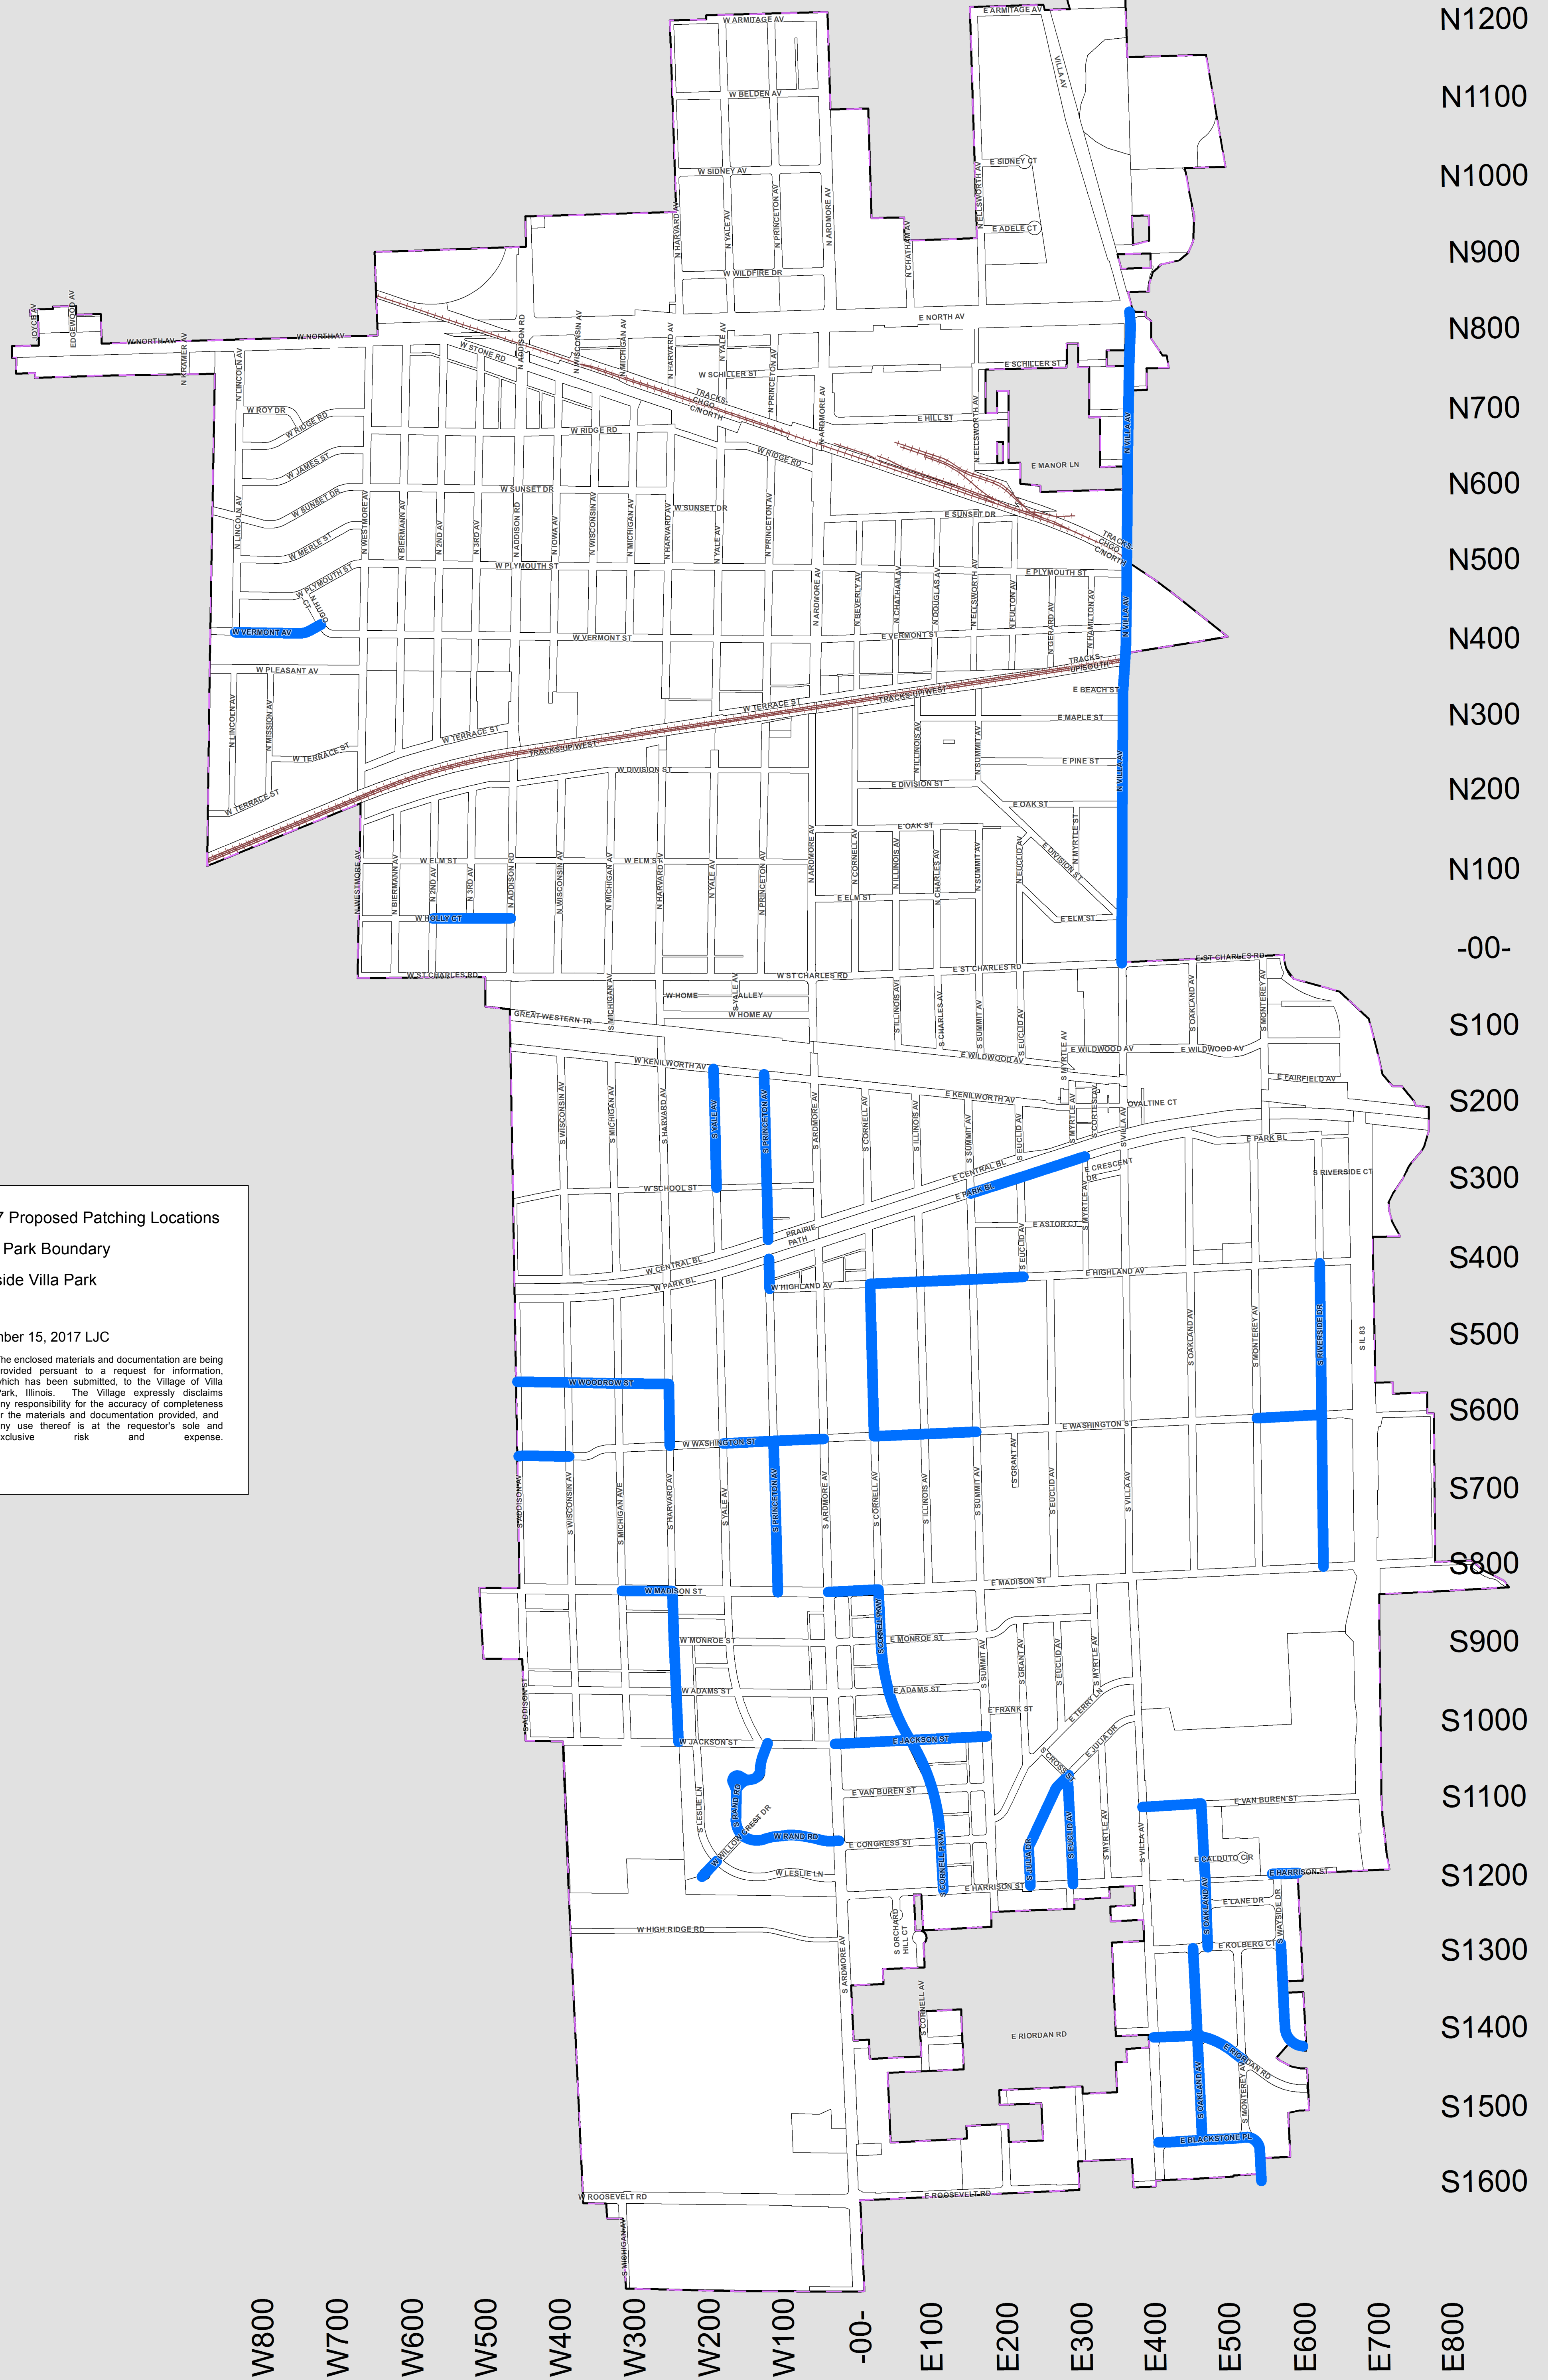

# Village of Villa Park 2017 Proposed Patching

W800 W700 W600 W500 W400 W300 W200 W100 -00- E100 E200 E300 E400 E500 E600 E700 E800

N1200 N1100 N1000 N900 N800 N700 N600 N500 N400 N300 N200 N100 -00- S100 S200 S300 S400 S500 S600 S700 S800 S900 S1000 S1100 S1200 S1300 S1400 S1500 S1600