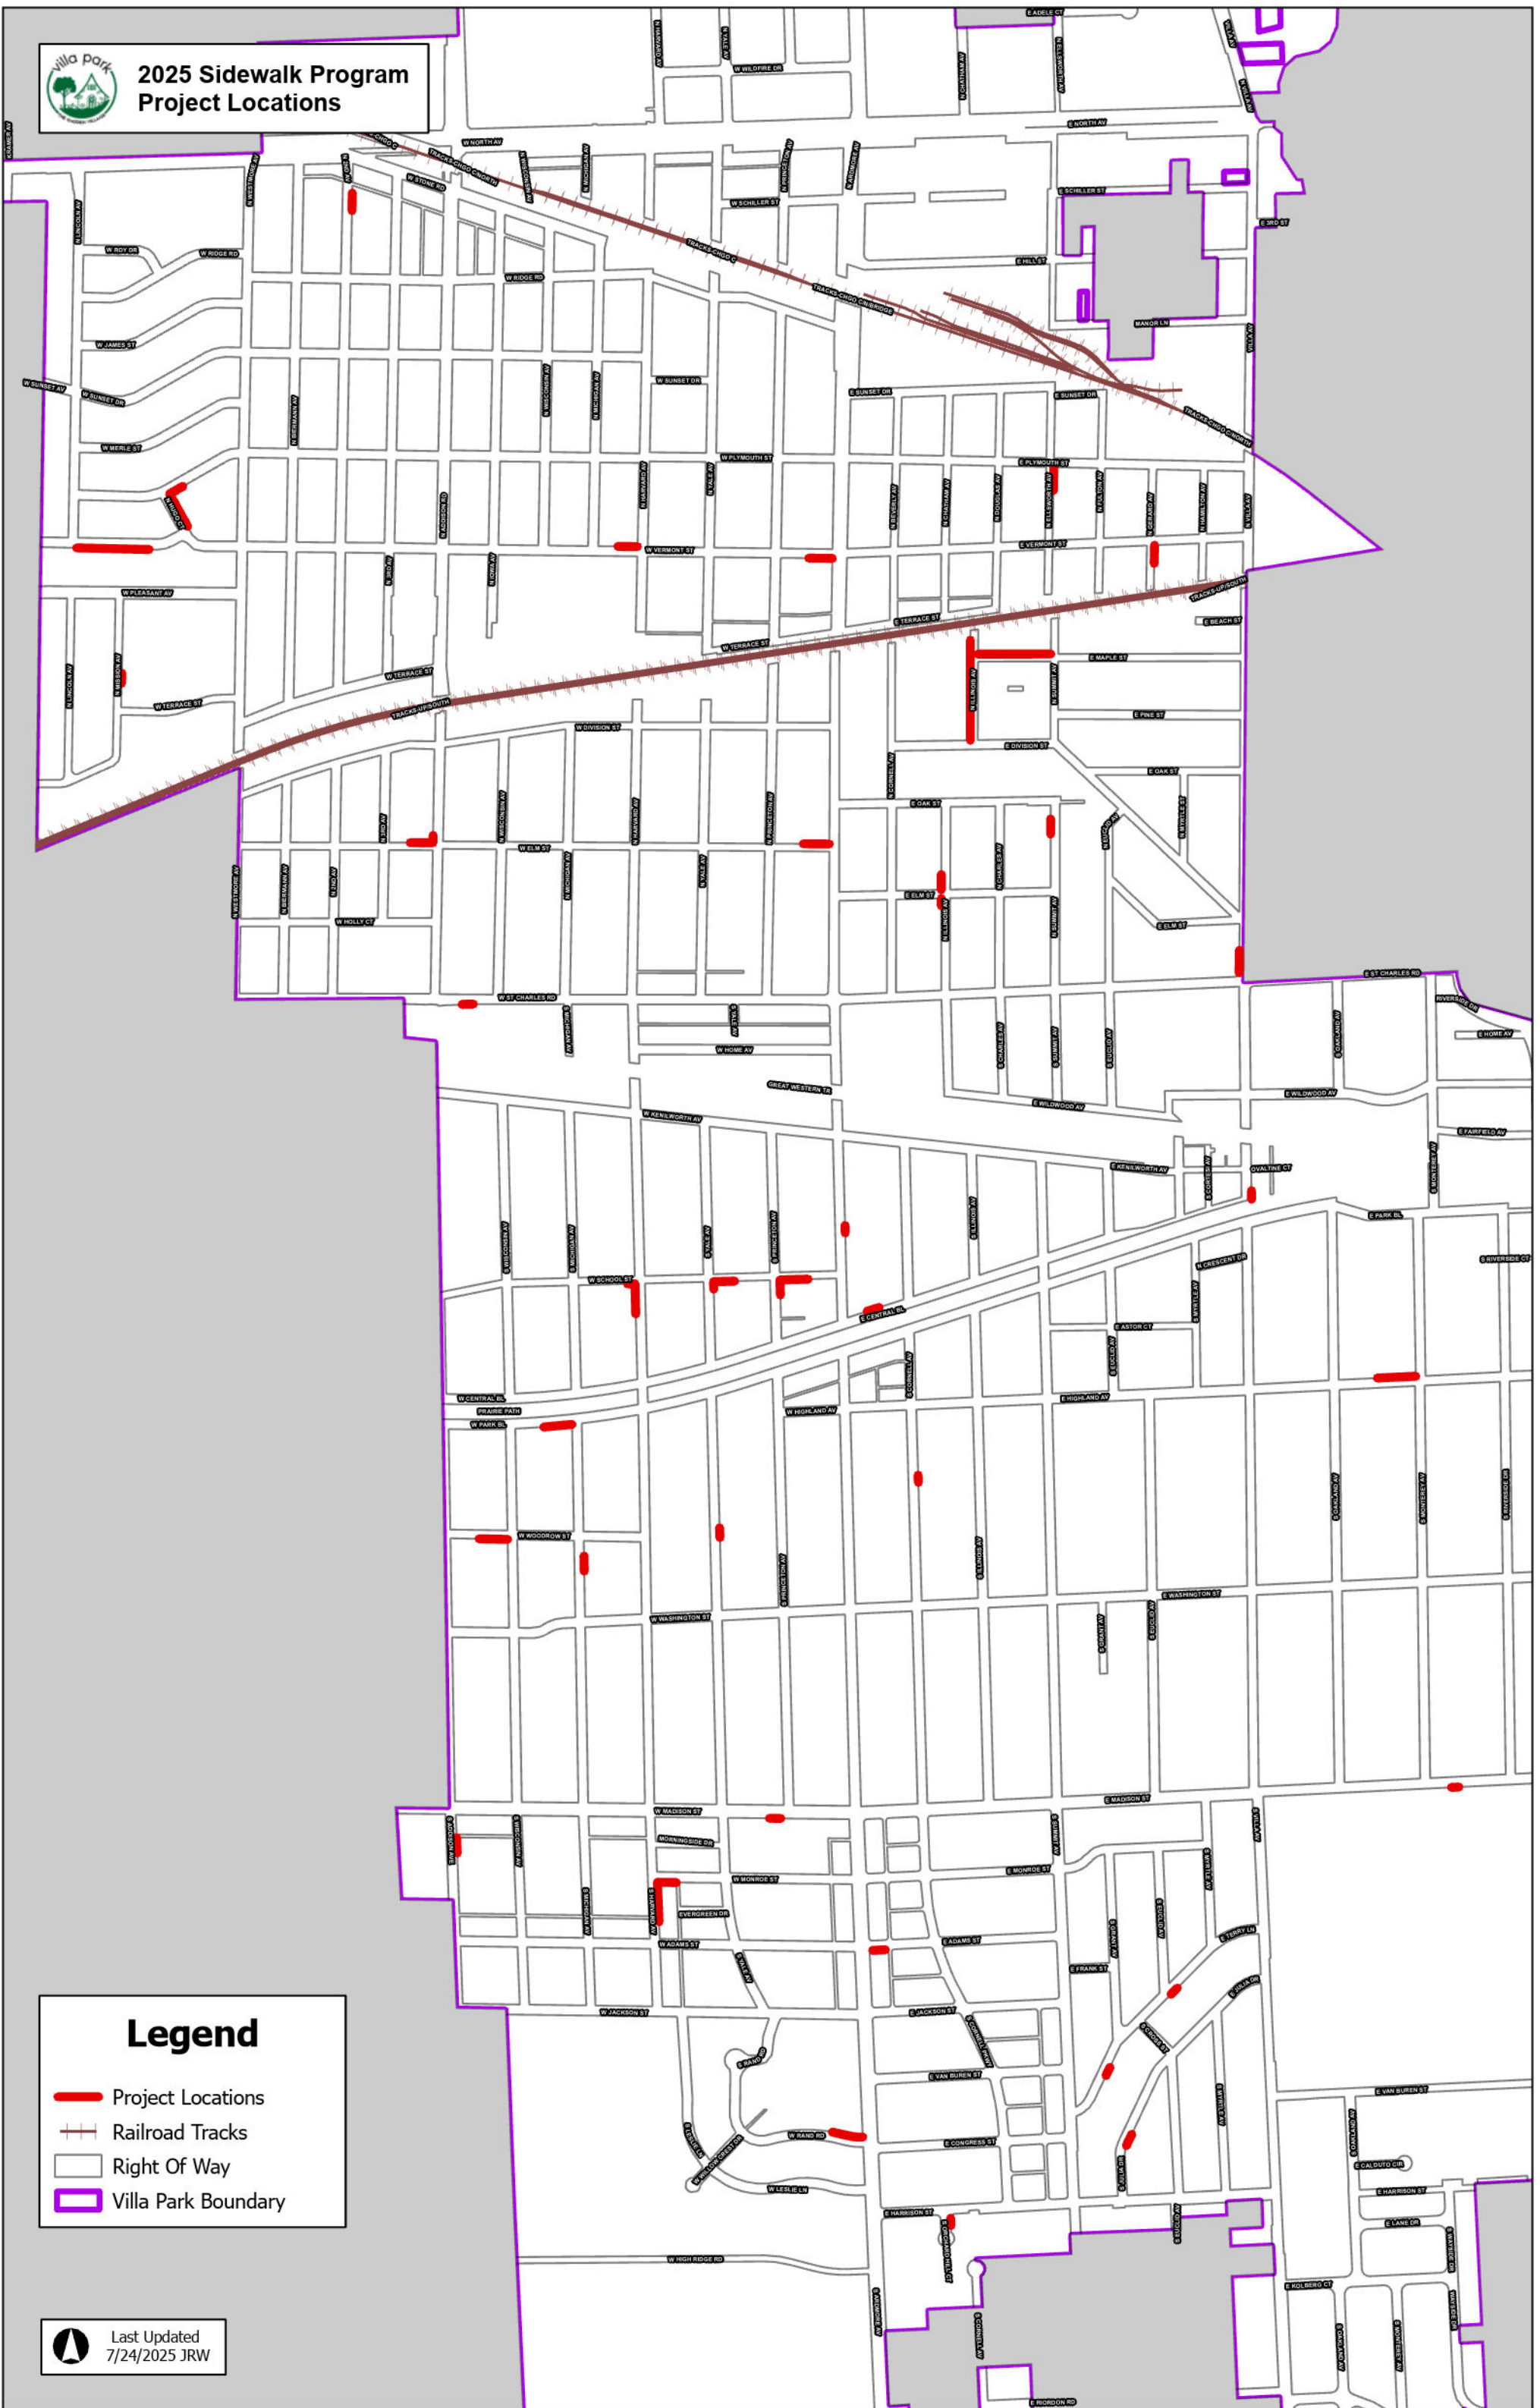

2025 Sidewalk Program Project Locations

Legend

-  Project Locations
-  Railroad Tracks
-  Right Of Way
-  Villa Park Boundary